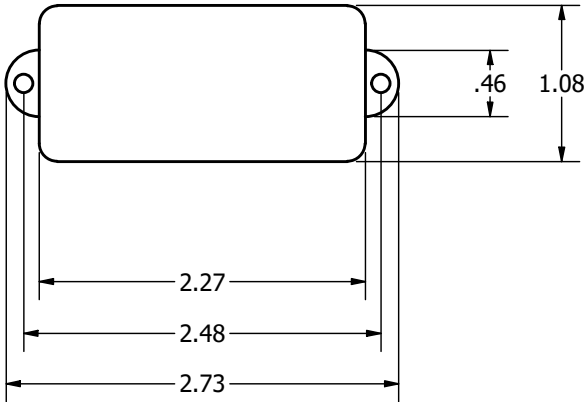

Check this 2.00 inch line with a ruler to make sure the drawing printed at the correct scale.

# P bass pickup cover

All units in inches unless otherwise noted.

Epic  
Custom  
Shop